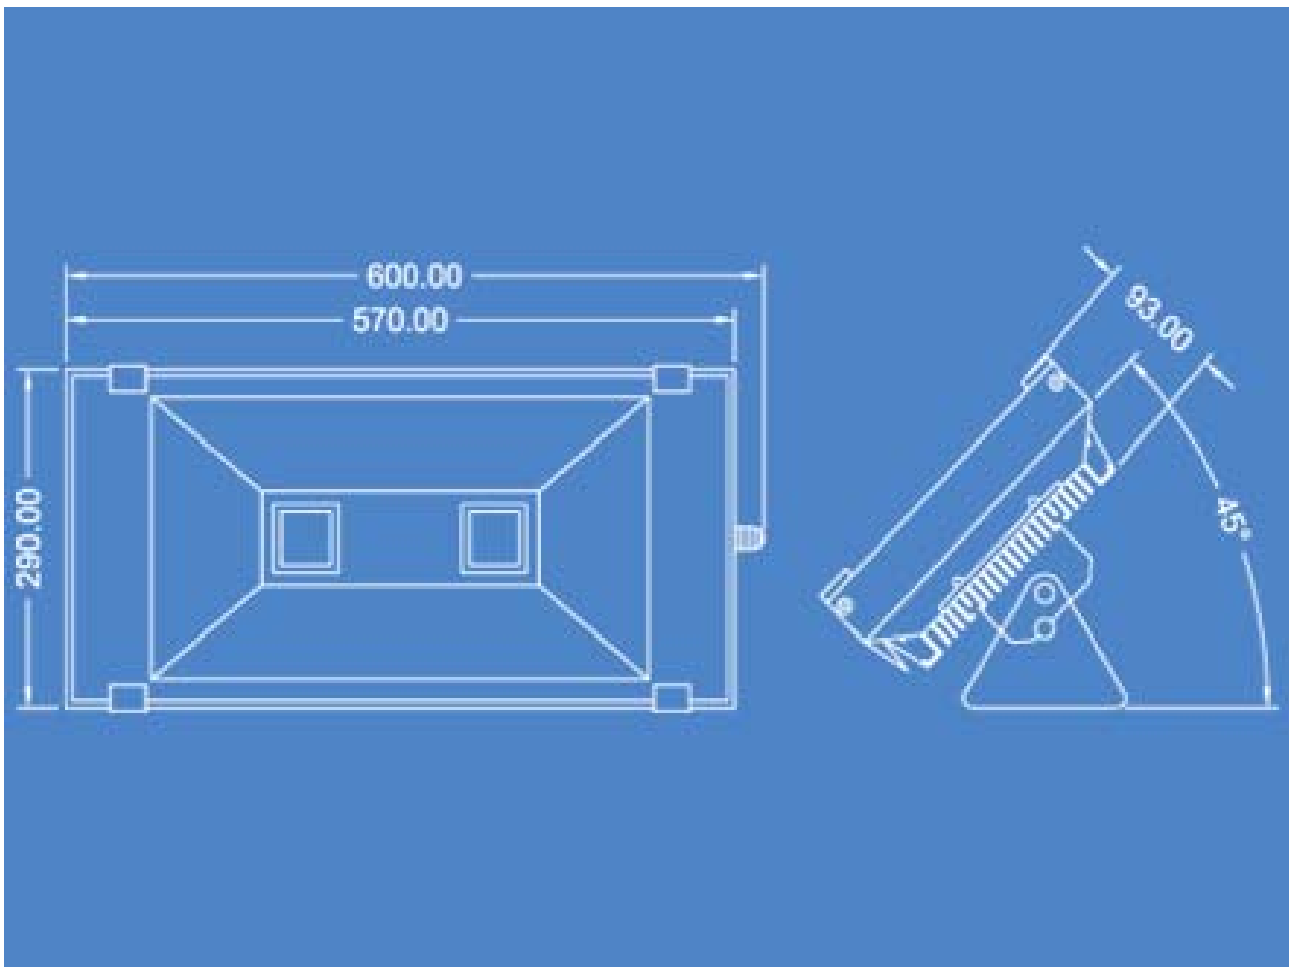

YJ-SLF600W155 led flood light

1. Features:

- × Low power consumption, vivid lighting color
- × Defending Electricity Leakage
- × Easy to install, maintenance free
- × Big viewing angle, long lifespan
- × Green product, compliant with ROHS and CE.

2. Application:

Illumination for park, billboard, street, tunnel, parking lot, garden, factory, and wall washing

Picture

3. Package Dimensions (mm):

- 1). All dimensions are in millimeters
- 2). Tolerance is 0.5 mm unless otherwise noted
- 3). Voltage supply: AC85-AC265V

Luminance Area	Height=6M	8*8M	
	Height=8M	11*11M	
	Height=10M	15*15M	
Luminance Uniformity	>0.6		
Color Temperature	WW	2700-3900	K
	PW	3900-6500	K
	CW	6500-8000	K
Color Rendering Index	WW	Ra>68	
	PW,CM	Ra>75	
LED Junction Temperature	Top	<=80	°C
Operating temperature range	Top	-40~+55	°C
Storage temperature range	Top	-25~+65	°C