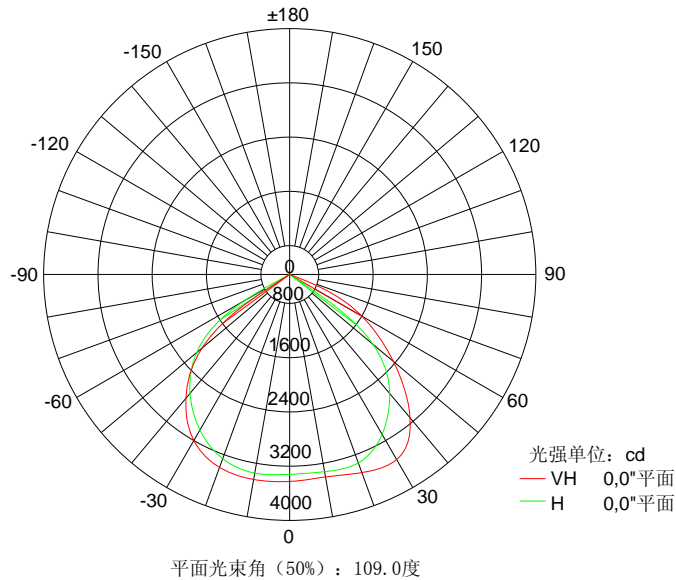

6, Light Distribution:

7, Installation: