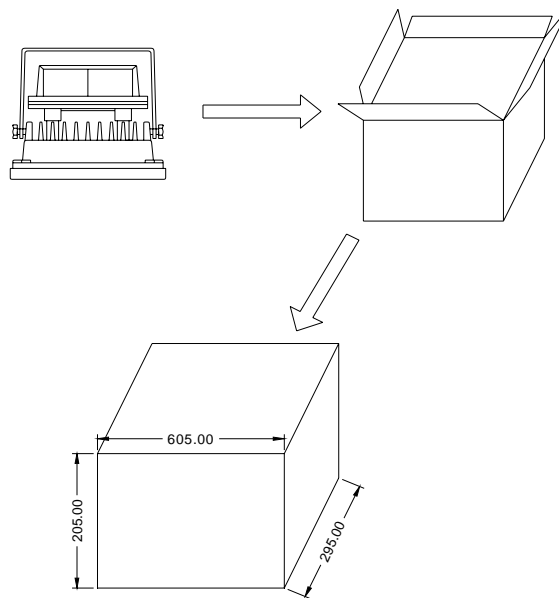

8, After-sales service:

All products are guaranteed to use in one year. Under the right and normal using condition, quality warranty is based on correct conservation, assemblage, and maintenance. As incorrect usage, and disobeying product operation, it's not guaranteed. To the problem within promised time, "Aglare" will solve it by repair, substitute accessories or replacement for your option. Upon exceeding the promised time, there will be material and maintenance fees to be paid by customers.

TEL: +86-755-88868631 FAX: +86-755-88863251 E-mail: service@aglare.cn