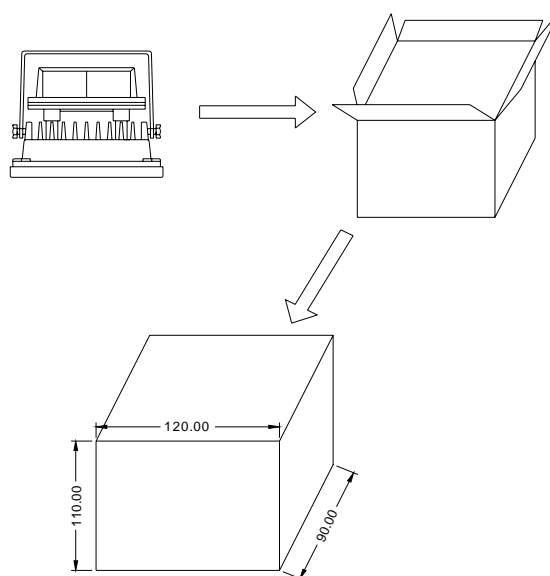

7, Installation:

8, After-sales service:

All products are guaranteed to use in one year. Under the right and normal using condition, quality warranty is based on correct conservation, assemblage, and maintenance. As incorrect usage, and disobeying product operation, it's not guaranteed. To the problem within promised time, "Aglare" will solve it by repair, substitute accessories or replacement for your option. Upon exceeding the promised time, there will be material and maintenance fees to be paid by customers.

TEL: +86-755-88868631 FAX: +86-755-88863251 E-mail: service@aglare.cn