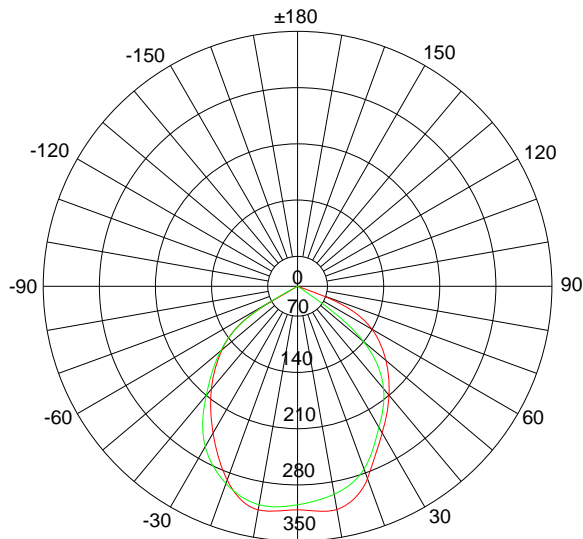

6, Light Distribution:

— V 0.0°
— H 0.0°