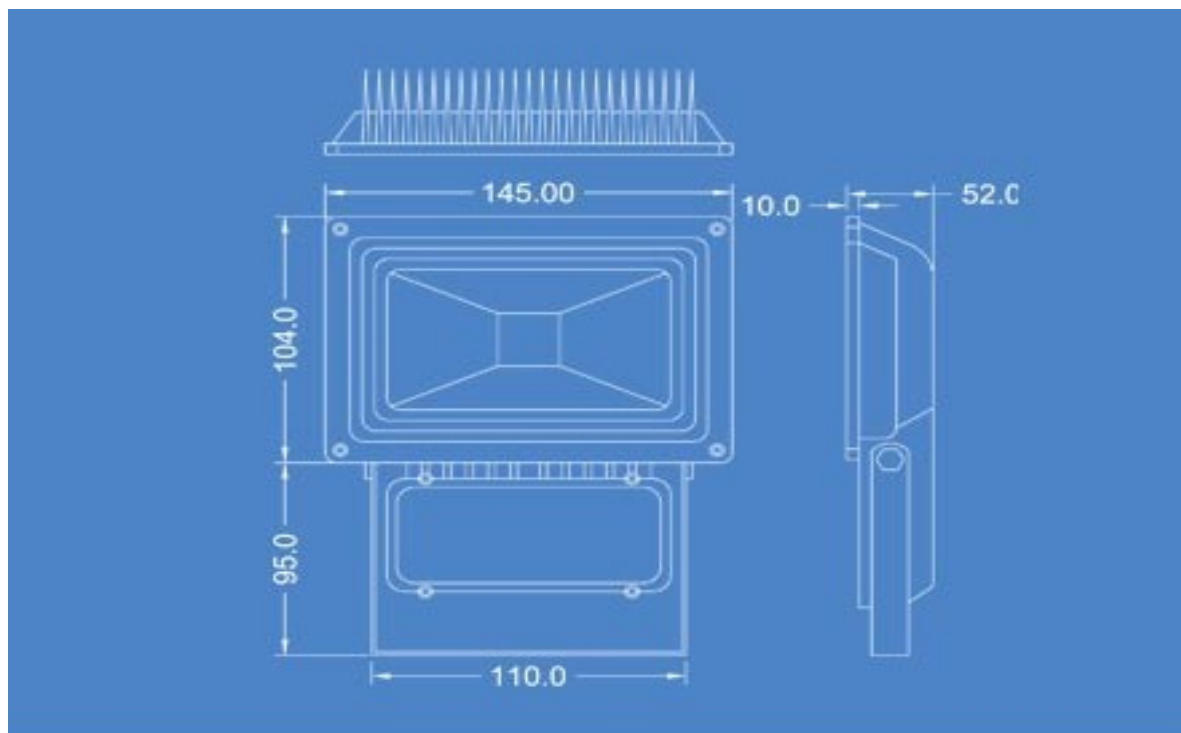

YJ-FLF160W15 led flood light

1. Features:

- × Low power consumption, vivid lighting color
- × Defending Electricity Leakage
- × Easy to install, maintenance free
- × Big viewing angle, long lifespan
- × Green product, compliant with ROHS and CE.

2. Application:

Illumination for park, billboard, street, tunnel, parking lot, garden, factory, and wall washing

Picture

3. Package Dimensions (mm):

- 1). All dimensions are in millimeters
- 2). Tolerance is 0.5 mm unless otherwise noted
- 3). Voltage supply: AC85-AC265V

Lumiance Area	Height=4M	6*6M	
	Height=6M	9*9M	
	Height=8M	12*12M	
Lumiance Uniformity	>0.5		
Color Temperature	WW	2700-3900	K
	PW	3900-6500	K
	CW	6500-8000	K
Color Rendering Index	WW	Ra>80	
	PW,CM	Ra>75	
LED Junction Temperature	Top	<=80	°C
Operating temperature range	Top	-40~+50	°C
Storage temperature range	Top	-25~+65	°C