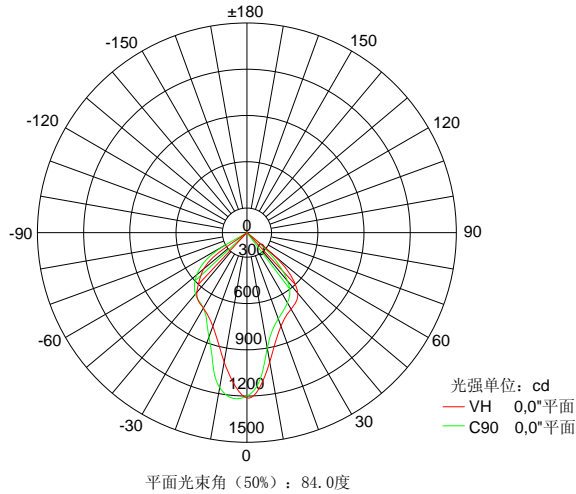

6. Light Distribution: