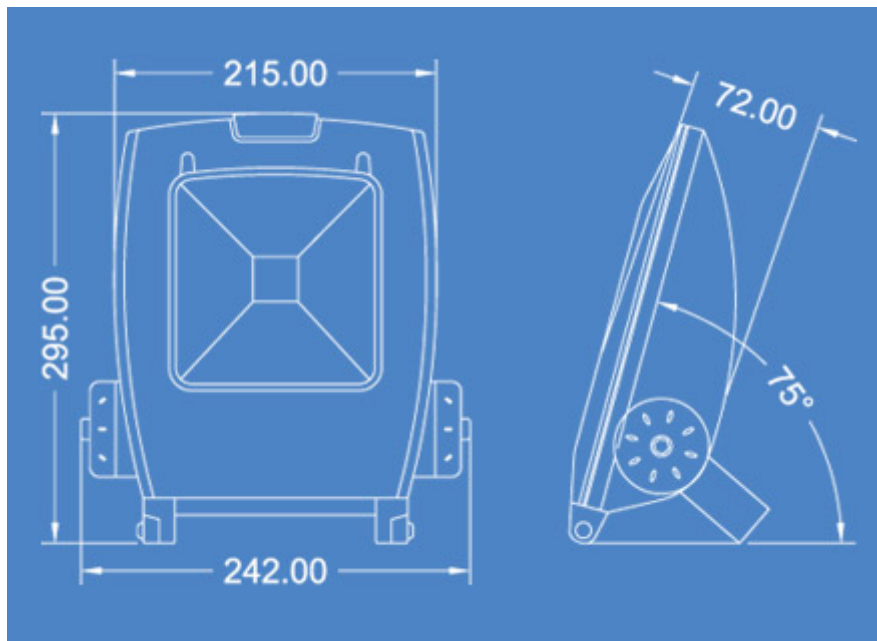

YJ-FLF295W30 led flood light

1. Features:

- × Low power consumption, vivid lighting color
- × Defending Electricity Leakage
- × Easy to install, maintenance free
- × Big viewing angle, long lifespan
- × Green product, compliant with ROHS and CE.

2. Application:

illumination for park, Garden, building, street, tunnel parking lot ,billboard ,factory and wall washing

Picture:

2. Package Dimensions (mm):

- 1). All dimensions are in millimeters
- 2). Tolerance is 0.5 mm unless otherwise noted
- 3). Voltage supply: AC85-AC265V

Luminance Area 120degree	Height=4M	14.5*14.5M	
	Height=6M	22*22M	
	Height=8M	29*29M	
Luminance Uniformity	>0.6		
Color Temperature	WW	2700-3900	K
	PW	3900-6500	K
	CW	6500-8000	K
Color Rendering Index	WW	Ra>68	
	PW,CM	Ra>75	
LED Junction Temperature	Top	<=80	°C
Operating temperature range	Top	-40~+55	°C
Storage temperature range	Top	-25~+65	°C