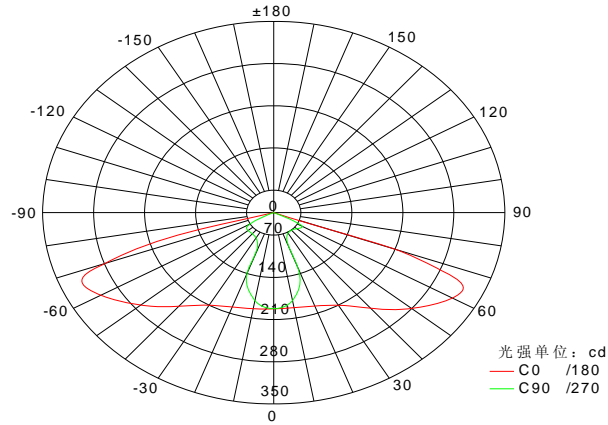

6, Light Distribution: