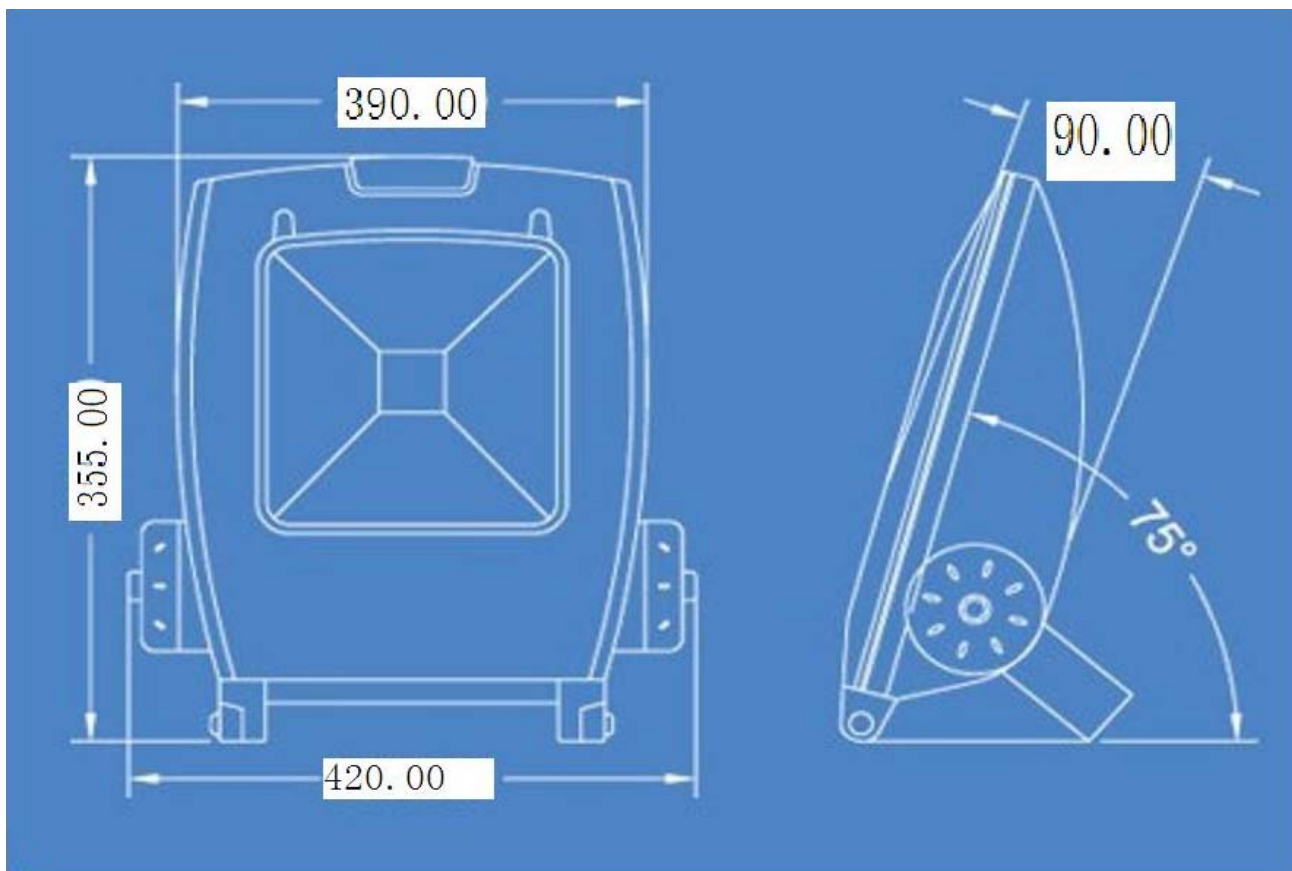

YJ-FLF355W50 led flood light

1. Features:

- × Low power consumption, vivid lighting color
- × Defending Electricity Leakage
- × Easy to install, maintenance free
- × Big viewing angle, long lifespan
- × Green product, compliant with ROHS and CE.

2. Application:

illumination for park, Garden, building, street, tunnel parking lot ,billboard ,factory and wall washing

Picture

2. Package Dimensions (mm):

- 1). All dimensions are in millimeters
- 2). Tolerance is 0.5 mm unless otherwise noted
- 3). Voltage supply: AC90-AC260V

Luminance Area 120degree	Height=4M	14.8*14.8M	
	Height=6M	22*22M	
	Height=8M	30*30M	
Luminance Uniformity	>0.5		
Color Temperature	WW	2700-3900	K
	PW	3900-6500	K
	CW	6500-8000	K
Color Rendering Index	WW	Ra>68	
	PW,CM	Ra>75	
LED Junction Temperature	Top	<=80	°C
Operating temperature range	Top	-40~+55	°C
Storage temperature range	Top	-25~+65	°C