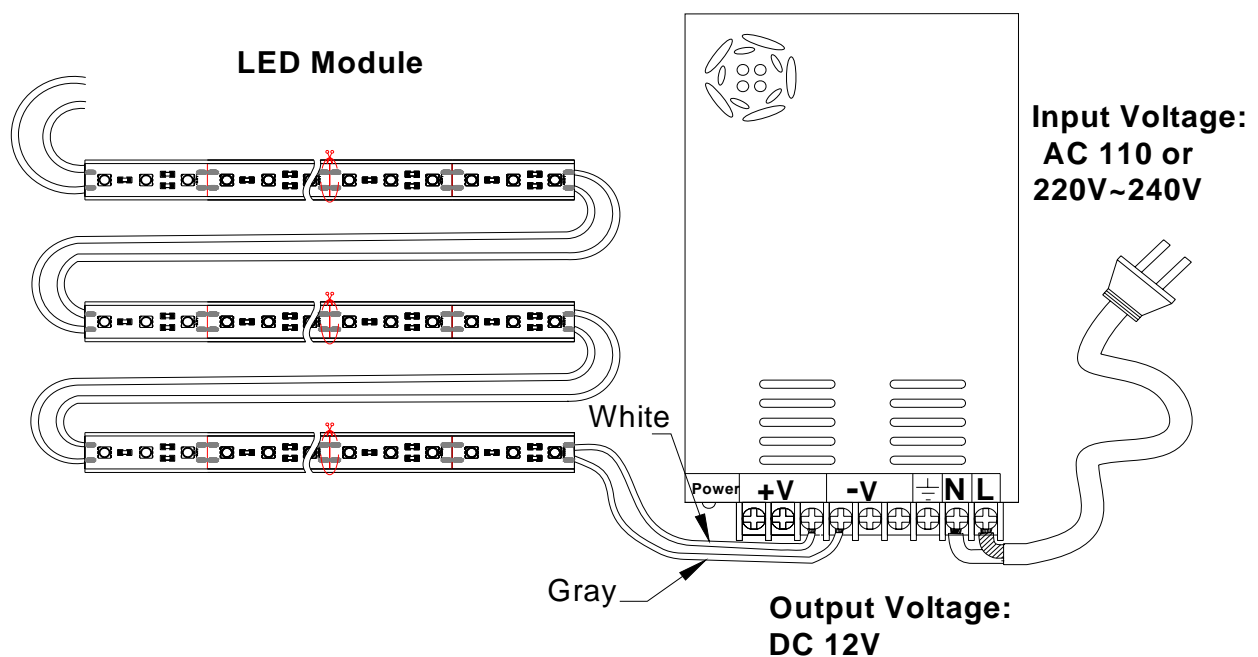

SHENZHEN AGLARE LIGHTING CO., LTD.

Tel: +86-755-88868631

FAX: +86-755-88863251

E-mail: Aglare@aglare.cn

Website: <http://www.aglare.cn>

Add: Factory A, Supply and Marketing Cooperative Park Guanlan Avenue, Guanlan Town Bao'an District, Shenzhen City, Guangdong, China

7. Caution:

6.1 Applicable Voltage: DC12V.

6.2 Operating temperature: $-30^{\circ}\text{C} \sim +50^{\circ}\text{C}$.

6.3 The power voltage is permitted in $+10\% \sim -10\%$ fluctuating. If it's beyond the said scope, it would influence lifespan, even unlighted or burnt out.

6.4 Make sure connecting wire is connected and sealed well to avoid defending Electricity Leakage.

6.5 Make sure waterproof protection, and no defending Water leakage before connecting to extra power supply.

6.6 Before maintenance, make sure the power cut off. After assembling right, it can be connected power to use.

6.7 No breaking to any stipulation of fireproofing. Please ask Professional to install.

8. Installation

9. After-sales service:

All products are guaranteed to use in one year. Under the right and normal using condition, quality warranty is based on correct conservation, assemblage, and maintenance. As incorrect usage, and disobeying product operation, it's not guaranteed. To the problem within promised time, "Aglare" will solve it by repair, substitute accessories or replacement for your option. Upon exceeding the promised time, there will be material and maintenance fees to be paid by customers.

TEL: +86-755-88868631 FAX: +86-755-88863251 E-mail: service@aglare.cn