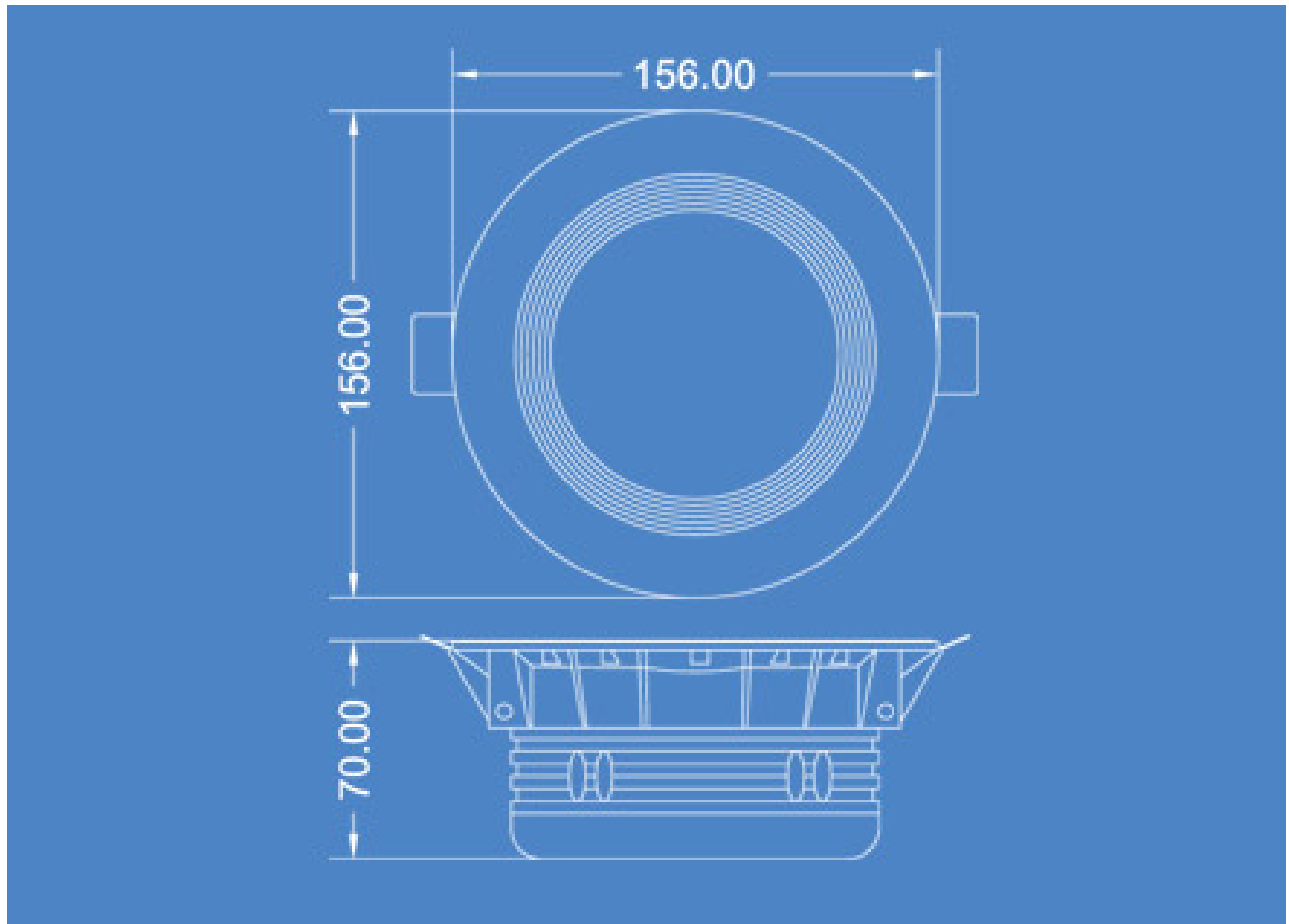

3.Package Dimensions (mm):